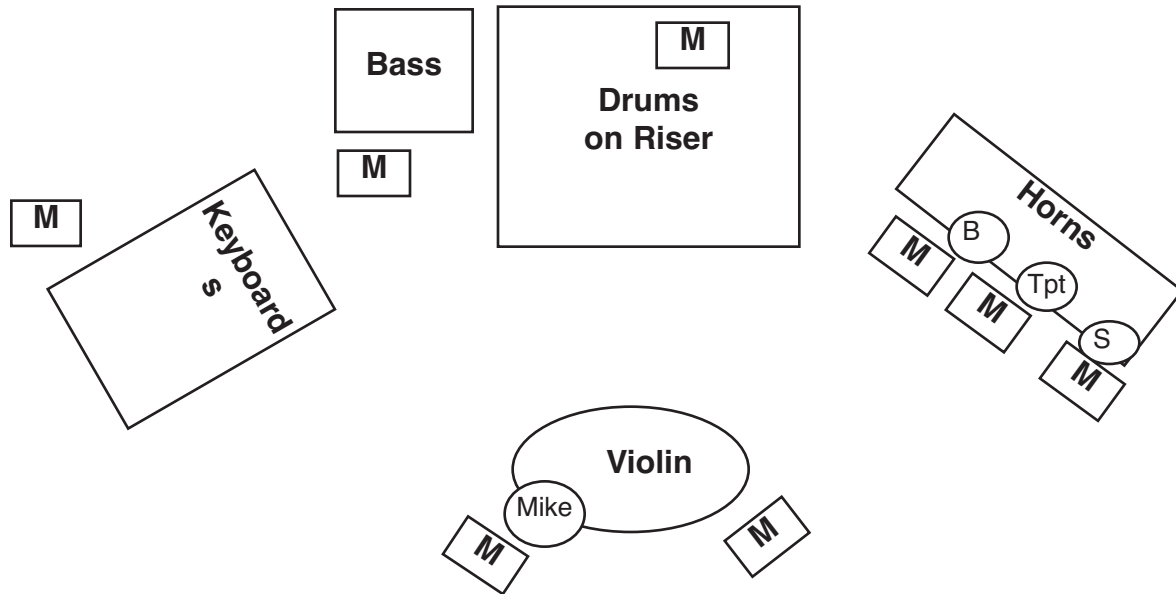

DOUG CAMERON

Doug Cameron 9 piece stage plot 4 Horns

M-Monitor
Mike-Staight quick release Stand (no boom)
Inputs
Drums
1.Kick
1Snare
2-Overheads
2-Toms
1-Hi-Hat
1Violin Stereo (mic cable input into our DI)
2-Piano
1Bass Di/Amp
3- Horns
1-Vocal
1-CD track (clicks on right side)