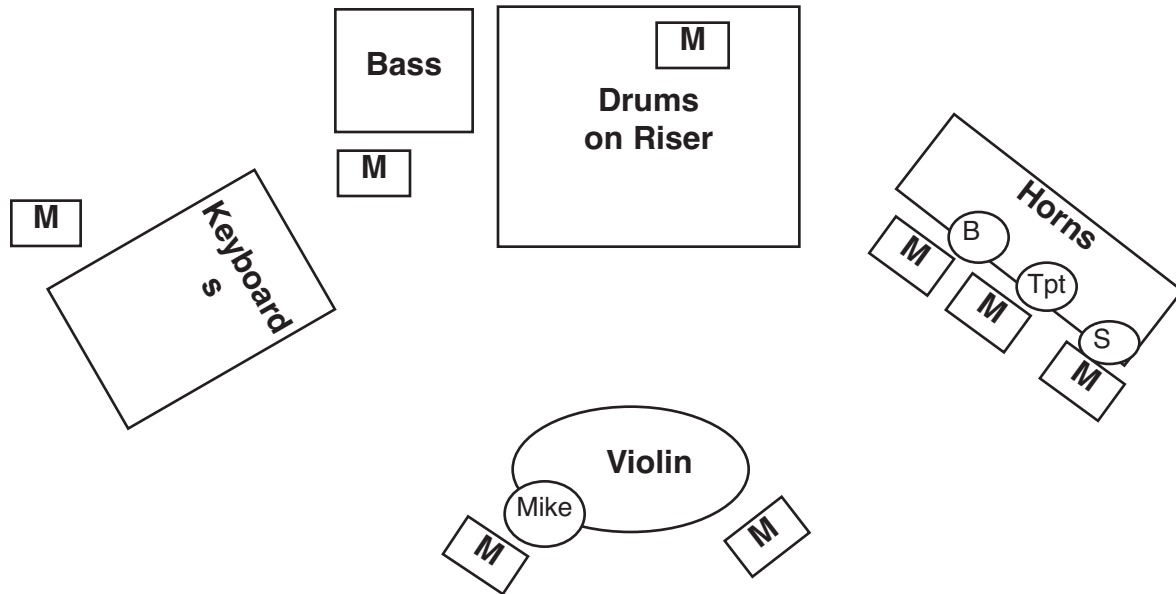

DOUG CAMERON

Doug Cameron 6 piece stage plot 3 Horns

M-Monitor
Mike-Staight quick release Stand (no boom)
Inputs
Drums
1.Kick
1Snare
2-Overheads
2-Toms
1-Hi-Hat
1Violin Stereo (mic cable input into our DI)
2-Piano
1Bass Di/Amp
3- Horns
1-Vocal
1-CD track (clicks on right side)