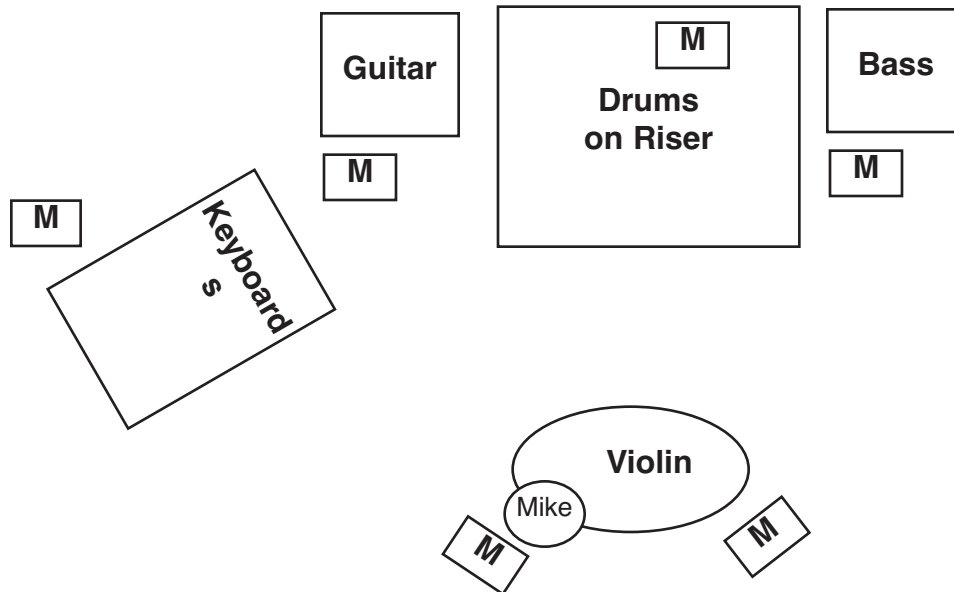

DOUG CAMERON

Doug Cameron 9 piece stage plot 4 Horns

M-Monitor
Mike-Staight quick release Stand (no boom)
Inputs
Drums
1.Kick
1Snare
2-Overheads
2-Toms
1-Hi-Hat
1Violin Stereo (mic cable input into our DI)
2-Piano
1Bass Di/Amp
1-Vocal
1-CD track (clicks on right side)