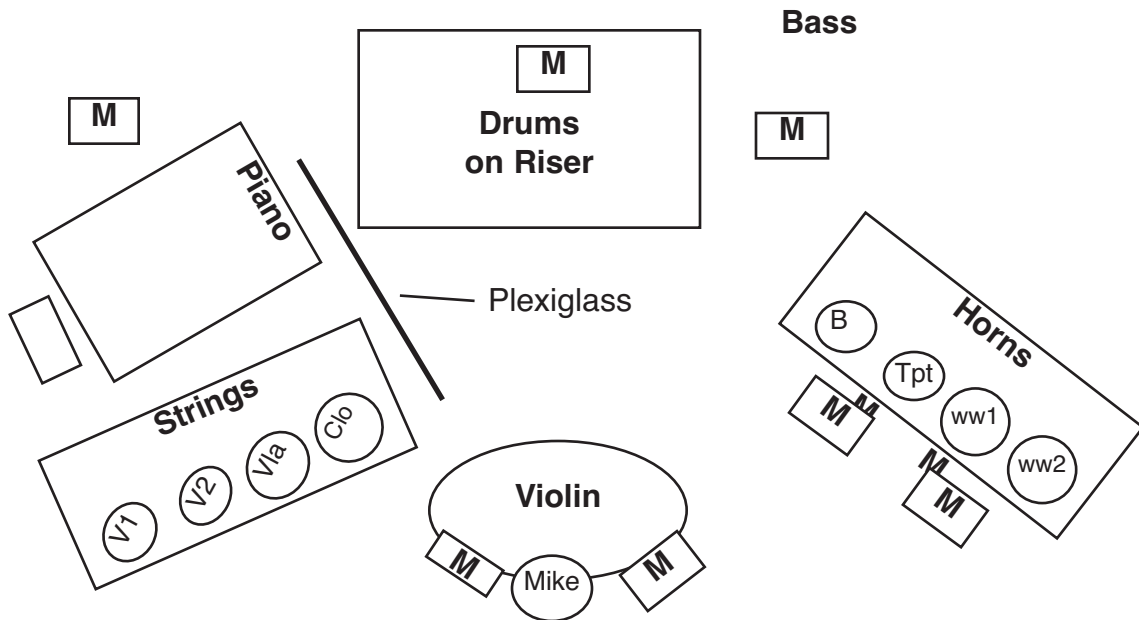

DOUG CAMERON

11 Piece Stage Plot with String Quartet

M-Monitor
Mike-Stage Stand (no boom)
Inputs
Drums
1-Kick
1-Snare
2-Overheads
2-Toms
1-Hi-Hat
2-Violin Stereo (2 Direct Boxes)
2-Piano
1-Bass Di/Amp
4- Horns
3-Strings
1-Vocal
1 CD (Clickso on Right)
4 Strings